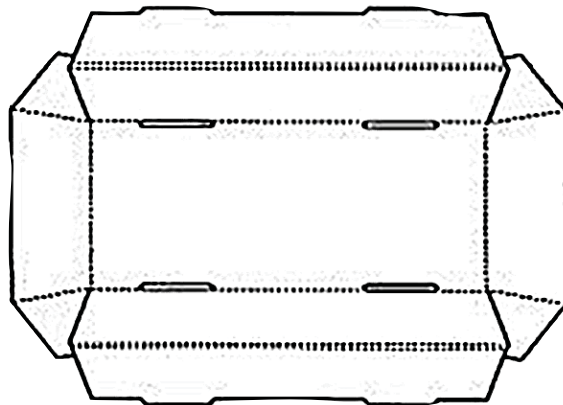

Spring 2024

Berry Tray (Image is of unwaxed.)
Trays are typically waxed on both sides.

Size - 16" x 9 3/4" x 3 1/8"

Call 651-227-8261

Free delivery in the Twin Cities.
Shipments outside the Twin City Metro Area are sent freight collect.