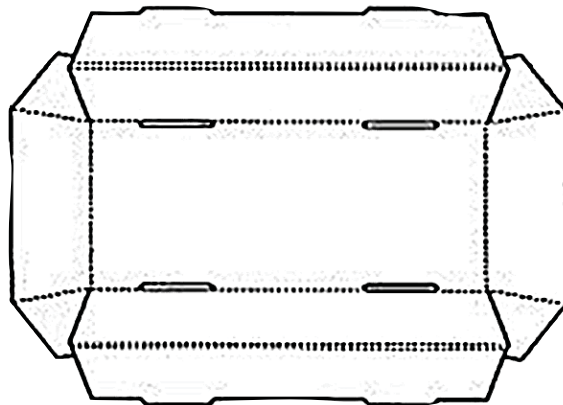

Spring 2025

Berry Tray (Image is of unwaxed.)
Trays are typically waxed on both sides.

Size - 16" x 9 3/4" x 3 1/8"

Call 651-227-8261

Free delivery in the Twin Cities.
Shipments outside the Twin City Metro Area are sent freight collect.