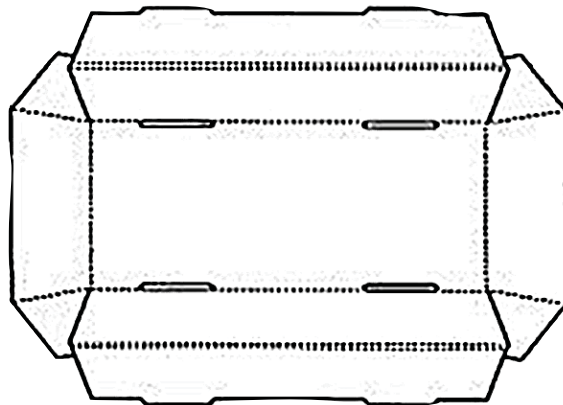

Spring 2026

Berry Tray (Image is of unwaxed.)
Trays are typically waxed on both sides.

Size - 16" x 9 3/4" x 3 1/8"

Call 651-227-8261

Free delivery in the Twin Cities.
Shipments outside the Twin City Metro Area are sent freight collect.